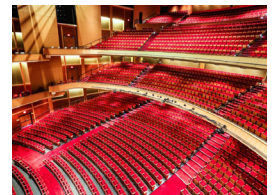

A non-profit organization whose mission is to rescue, rehabilitate, and release nurtured turtles back into the wild. Come and see the recovering turtles and take a tour of the facility.

Carolina Beach Boardwalk | Carolina Beach, NC | 59 miles

Enjoy colorful shops, seaside restaurants and bars, a beachfront amusement park, and live entertainment including music and fireworks displays.

North Carolina Aquarium Pine Knoll Shores | Pine Knoll Shores, NC | 78 miles

Thousands of aquatic animals take you on a journey from the state's grand peaks to the open Atlantic.

Lenovo Center | Raleigh, NC | 98 miles

Home to the two-time Stanley Cup Champions, the Carolina Hurricanes and the 1983 National Champion NC State men's basketball team. On an annual basis, Lenovo Center welcomes over 1.5 million guests and hosts more than 150 events including major concert tours and family shows.

Durham Performing Arts Center | Durham, NC | 114 miles

DPAC has become the center for live entertainment in North Carolina. From Broadway productions to concerts, comedy, and family shows, there's something for everyone at DPAC.

North Carolina Botanical Gardens | Chapel Hill, NC | 177 miles

Visit this robust ecosystem to discover the natural world, experience its healing and restorative power and understand why conservation is critical to our quality of life.

RELAX BY THE BEACH

Wrightsville Beach, NC | 42 miles • Surf City, NC | 52 miles • Kure Beach, NC | 55 miles
Carolina Beach, NC | 59 miles • Emerald Isle, NC | 68 miles • Myrtle Beach, SC | 117 miles