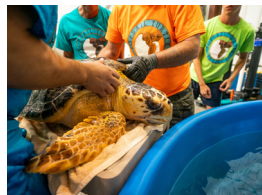

A non-profit organization whose mission is to rescue, rehabilitate, and release nurtured turtles back into the wild. Come and see the recovering turtles and take a tour of the facility.

Carolina Beach Boardwalk | Carolina Beach, NC | 59 miles

Enjoy colorful shops, seaside restaurants and bars, a beachfront amusement park, and live entertainment including music and fireworks displays.

North Carolina Aquarium Pine Knoll Shores | Pine Knoll Shores, NC | 78 miles

Thousands of aquatic animals take you on a journey from the state's grand peaks to the open Atlantic.

Lenovo Center | Raleigh, NC | 98 miles

Home to the two-time Stanley Cup Champions, the Carolina Hurricanes and the 1983 National Champion NC State men's basketball team. On an annual basis, Lenovo Center welcomes over 1.5 million guests and hosts more than 150 events including major concert tours and family shows.

Durham Performing Arts Center | Durham, NC | 114 miles

DPAC has become the center for live entertainment in North Carolina. From Broadway productions to concerts, comedy, and family shows, there's something for everyone at DPAC.

North Carolina Botanical Gardens | Chapel Hill, NC | 177 miles

Visit this robust ecosystem to discover the natural world, experience its healing and restorative power and understand why conservation is critical to our quality of life.

RELAX BY THE BEACH

Wrightsville Beach, NC | 42 miles • Surf City, NC | 52 miles • Kure Beach, NC | 55 miles
Carolina Beach, NC | 59 miles • Emerald Isle, NC | 68 miles • Myrtle Beach, SC | 117 miles